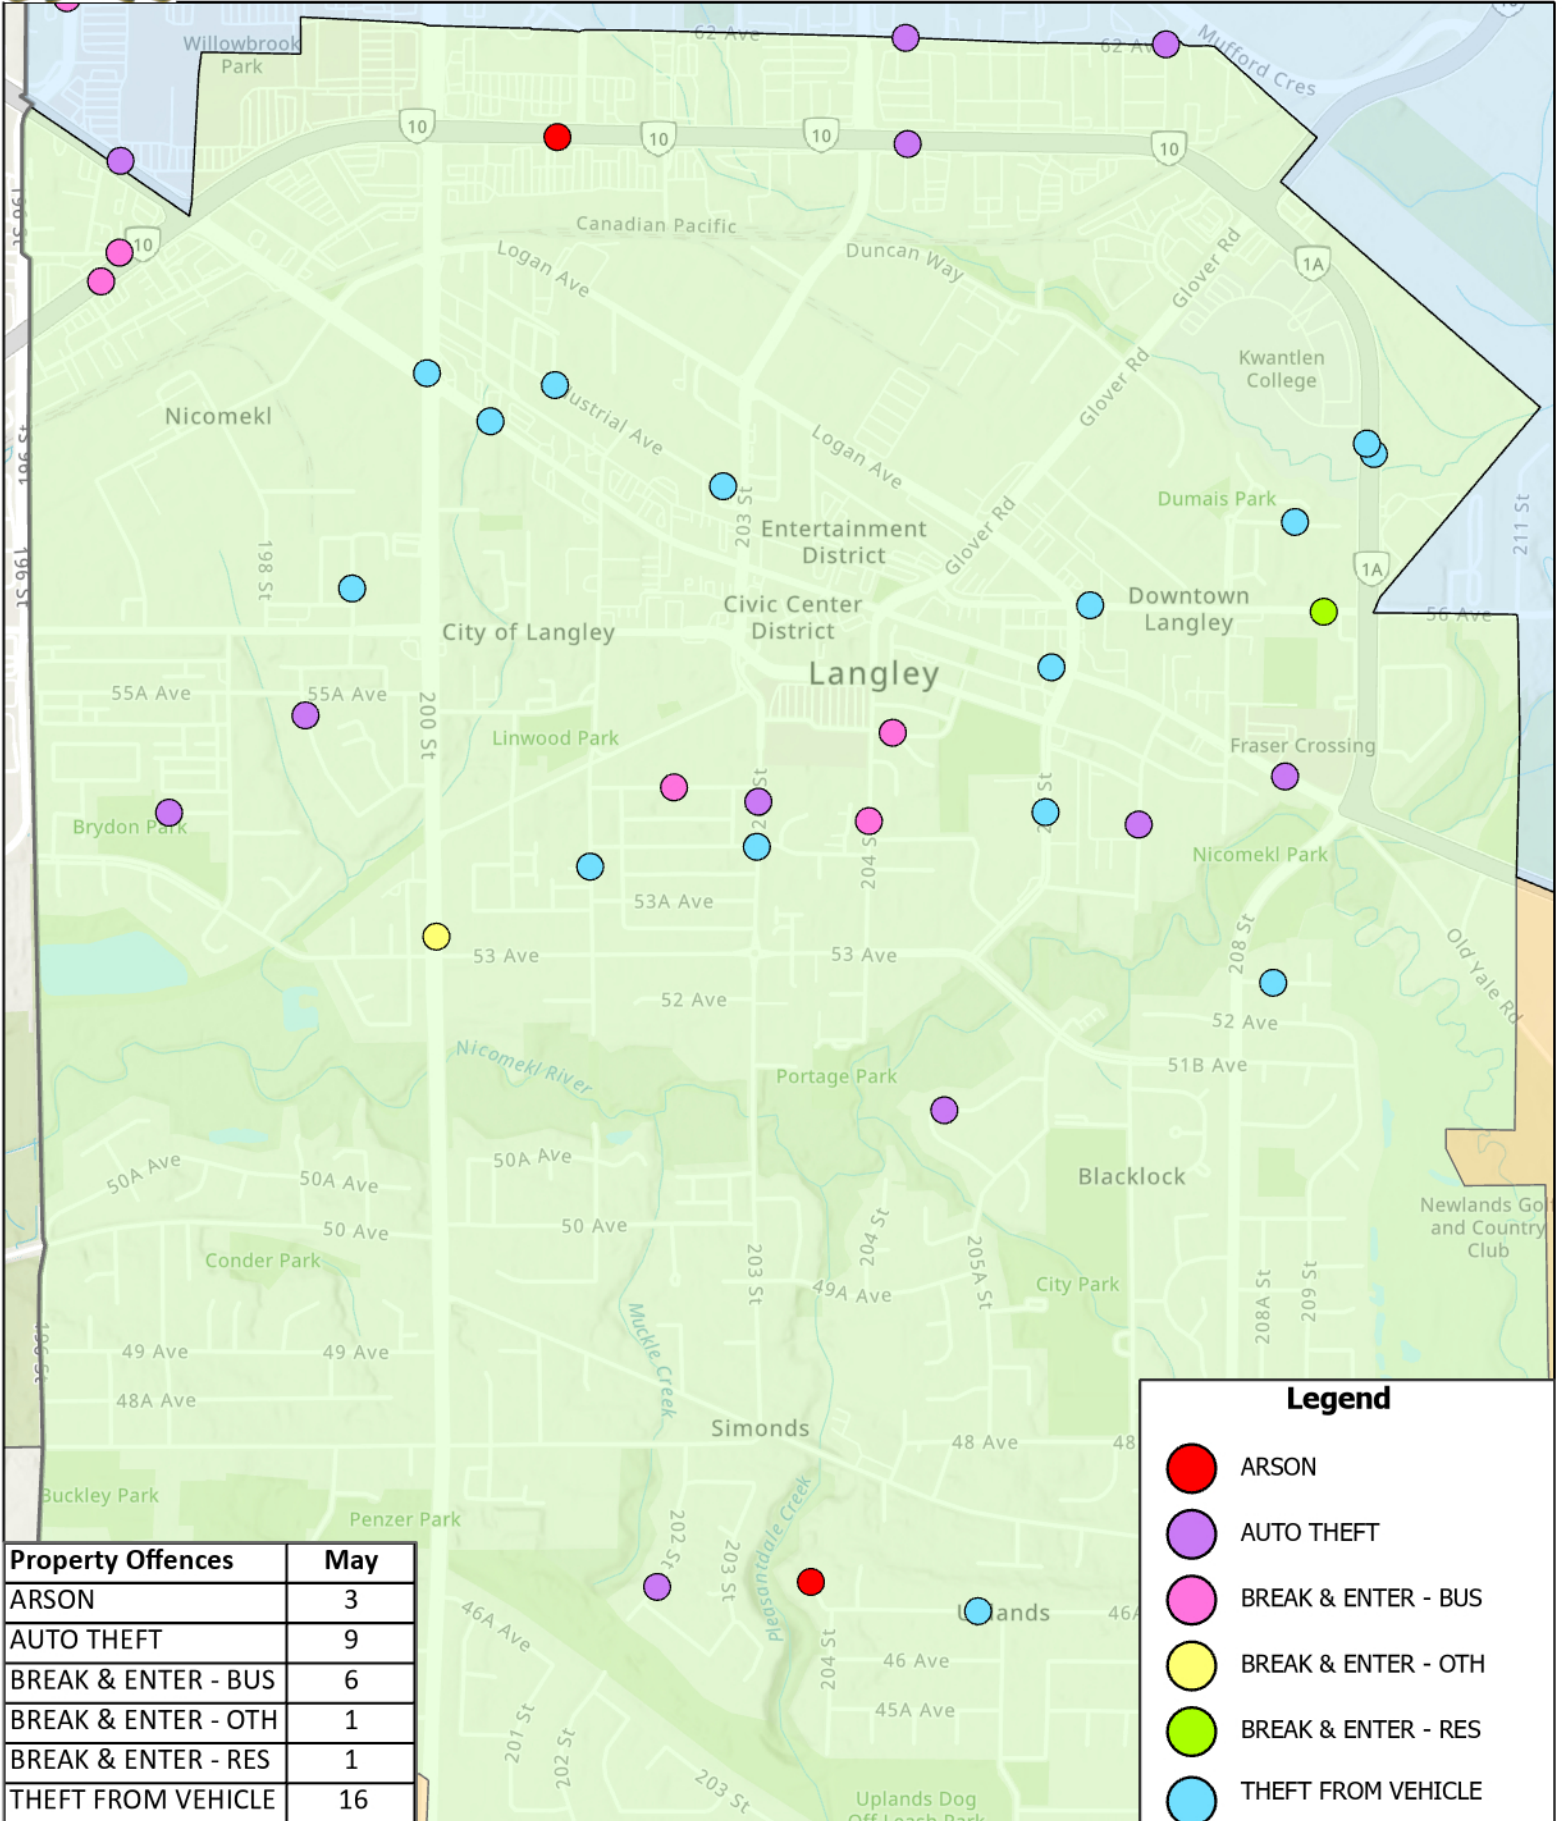

Property Offences	May
ARSON	3
AUTO THEFT	9
BREAK & ENTER - BUS	6
BREAK & ENTER - OTH	1
BREAK & ENTER - RES	1
THEFT FROM VEHICLE	16

Legend

- ARSON
- AUTO THEFT
- BREAK & ENTER - BUS
- BREAK & ENTER - OTH
- BREAK & ENTER - RES
- THEFT FROM VEHICLE