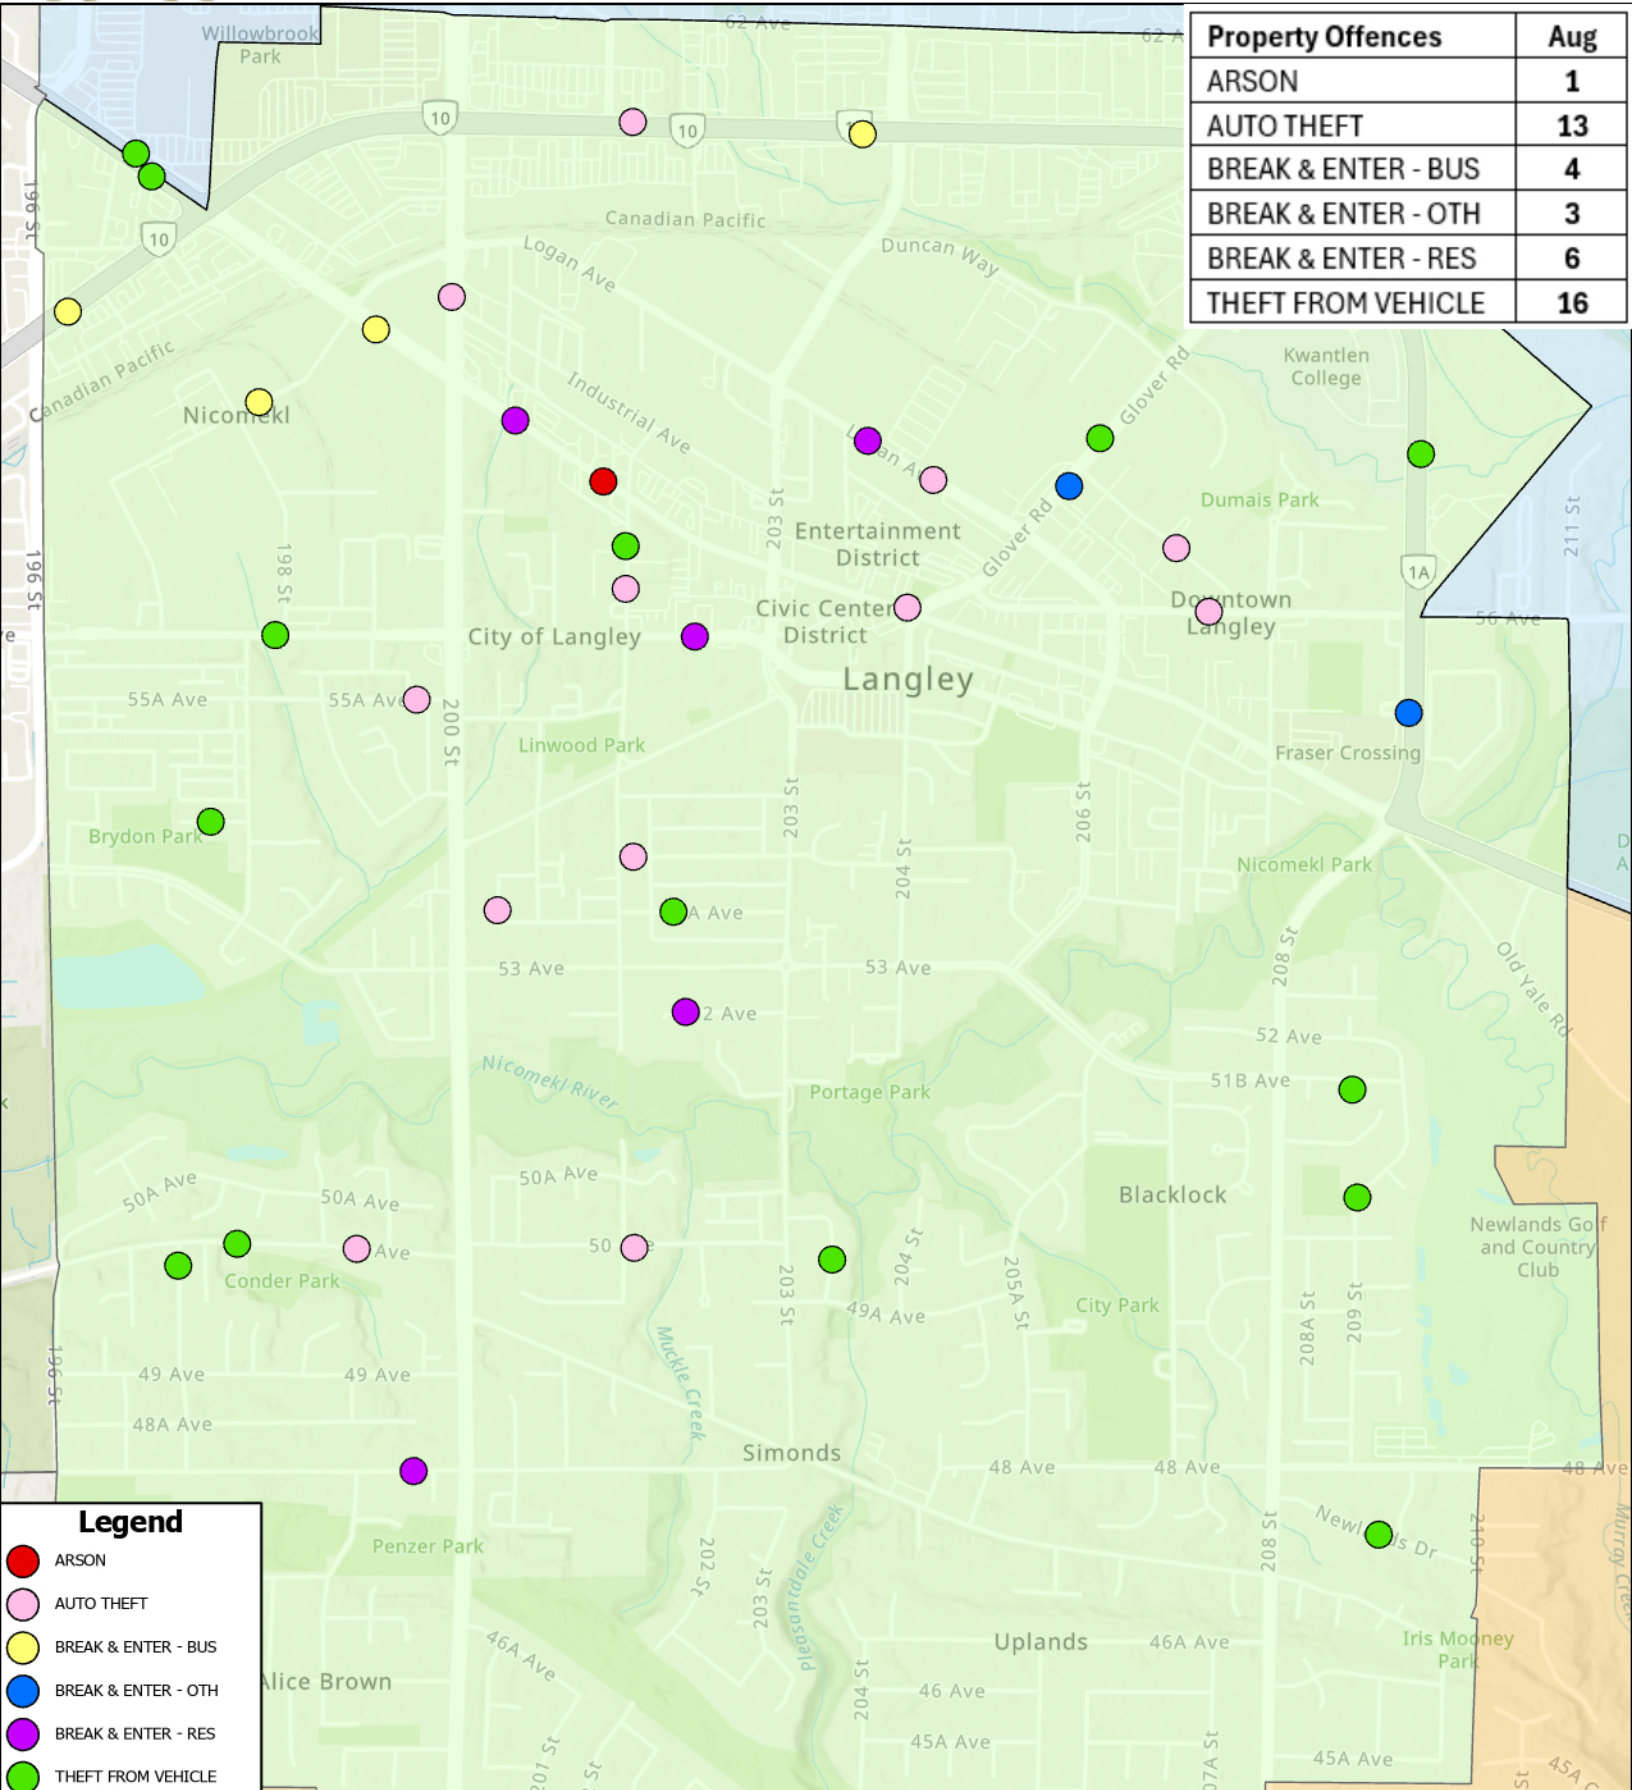

**Legend**

UCR Group 1

- ARSON
- AUTO THEFT
- BREAK & ENTER - BUS
- BREAK & ENTER - OTH
- BREAK & ENTER - RES
- THEFT FROM VEHICLE

Property Offences	July
ARSON	5
AUTO THEFT	8
BREAK & ENTER - BUS	5
BREAK & ENTER - OTH	1
BREAK & ENTER - RES	6
HARASSMENT	1
THEFT FROM VEHICLE	12

PROPERTY OFFENCES	DEC
ARSON	2
AUTO THEFT	4
BREAK & ENTER - BUS	5
BREAK & ENTER - OTH	2
BREAK & ENTER - RES	1
THEFT FROM VEHICLE	12
<b>TOTAL</b>	<b>26</b>

Legend	
<span style="color: red;">●</span>	ARSON
<span style="color: pink;">●</span>	AUTO THEFT
<span style="color: yellow;">●</span>	BREAK & ENTER - BUS
<span style="color: blue;">●</span>	BREAK & ENTER - OTH
<span style="color: purple;">●</span>	BREAK & ENTER - RES
<span style="color: green;">●</span>	THEFT FROM VEHICLE