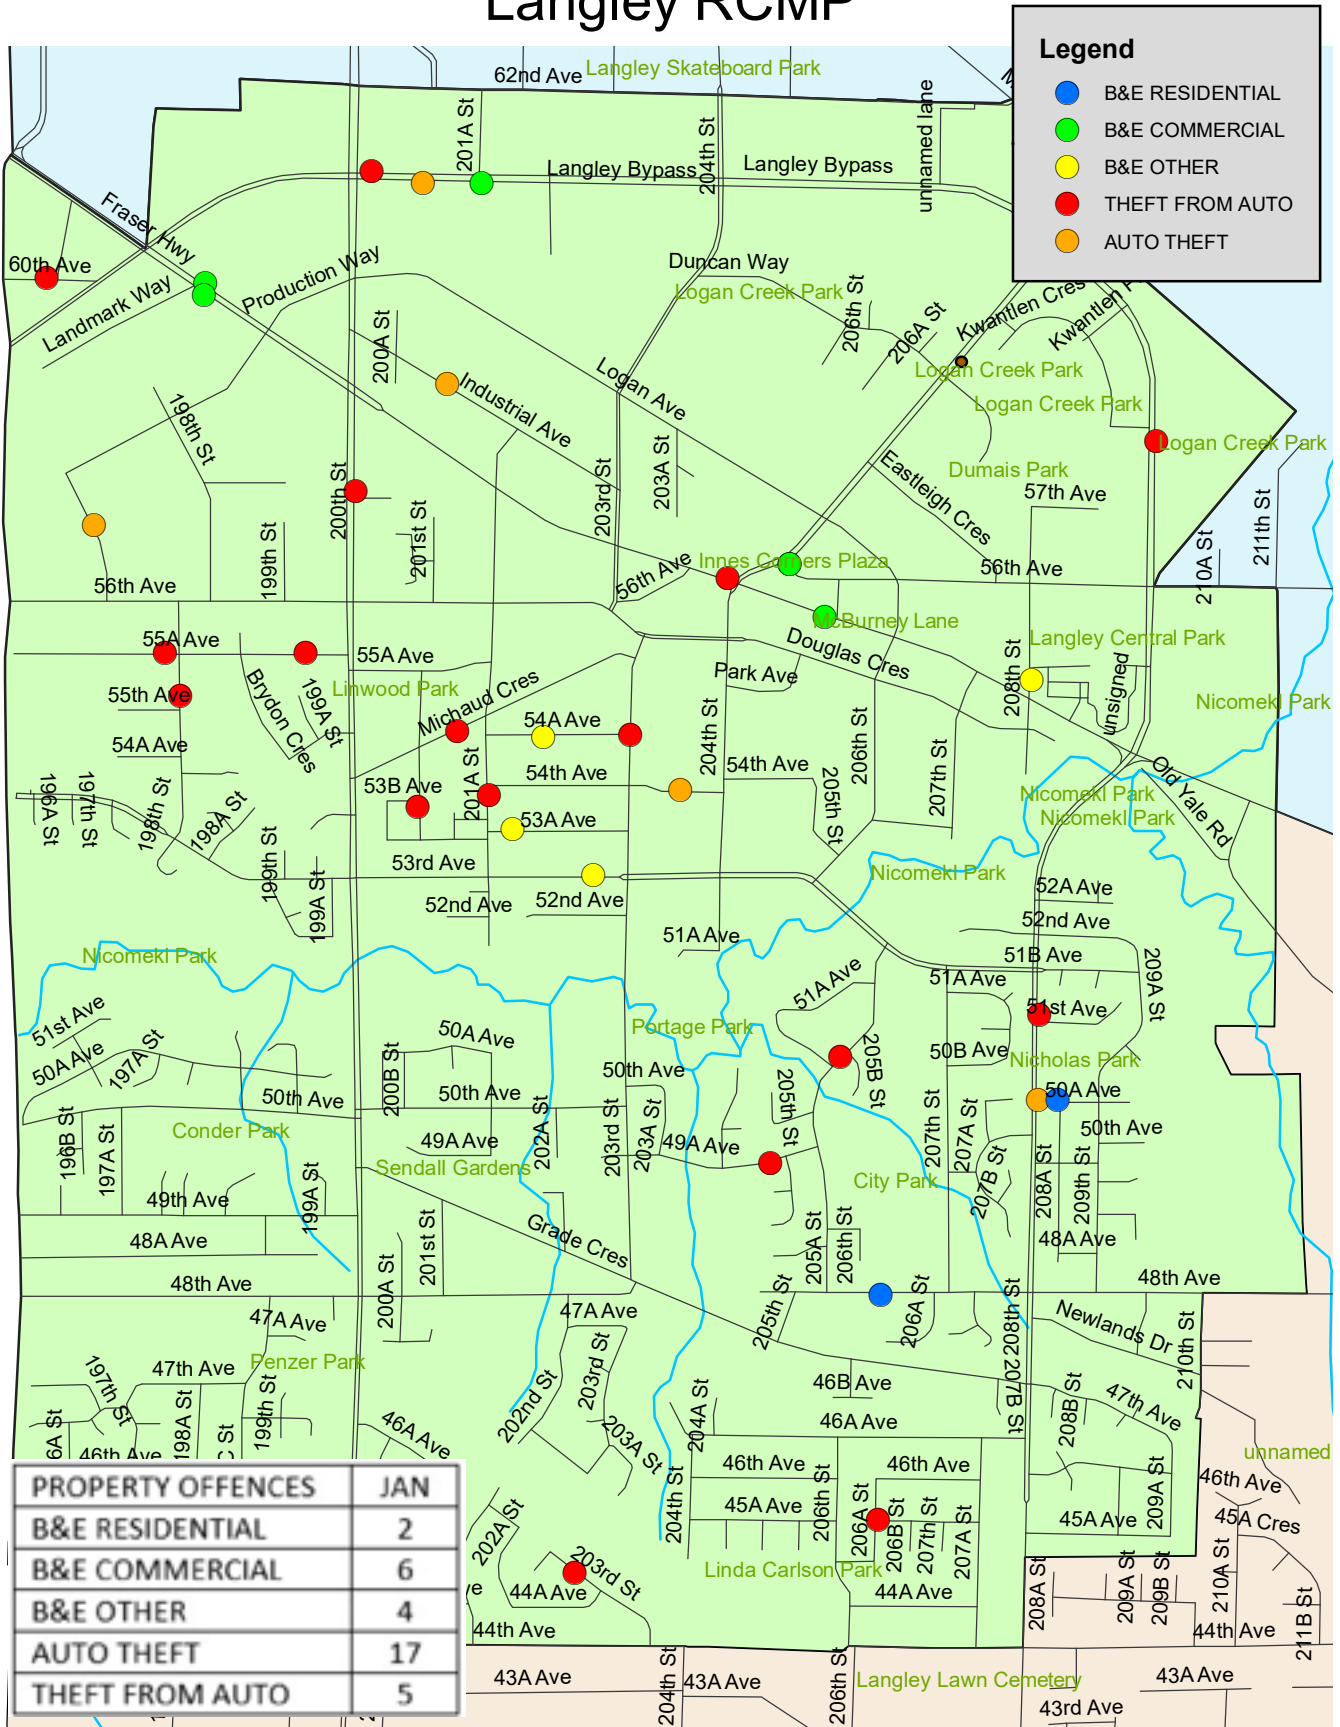

# Lanlgey City Property Crime 2025 JAN 01 to 2025 JAN 31 Langley RCMP

This document is property of the Royal Canadian Mounted Police.  
It is not to be used for any legal or judicial purpose without the consent of the originator.

# Langley City Property Crime 2025 FEB 01 to 2025 FEB 28 Langley RCMP

PROPERTY CRIME	
B&E RESIDENTIAL	2
B&E COMMERCIAL	7
B&E OTHER	2
THEFT FROM AUTO	7
AUTO THEFT	3

This document is property of the Royal Canadian Mounted Police.  
It is not to be used for any legal or judicial purpose without the consent of the originator.

# Langley City Property Crime 2025 MAR 01 to 2025 MAR 31 Langley RCMP

Legend	
<span style="color: blue;">●</span>	B&E RESIDENTIAL
<span style="color: yellow;">●</span>	B&E COMMERCIAL
<span style="color: purple;">●</span>	B&E OTHER
<span style="color: red;">●</span>	THEFT FROM AUTO
<span style="color: magenta;">●</span>	AUTO THEFT

PROPERTY OFFENCES	DEC
ARSON	2
AUTO THEFT	4
BREAK & ENTER - BUS	5
BREAK & ENTER - OTH	2
BREAK & ENTER - RES	1
THEFT FROM VEHICLE	12
<b>TOTAL</b>	<b>26</b>

Legend	
<span style="color: red;">●</span>	ARSON
<span style="color: pink;">●</span>	AUTO THEFT
<span style="color: yellow;">●</span>	BREAK & ENTER - BUS
<span style="color: blue;">●</span>	BREAK & ENTER - OTH
<span style="color: purple;">●</span>	BREAK & ENTER - RES
<span style="color: green;">●</span>	THEFT FROM VEHICLE