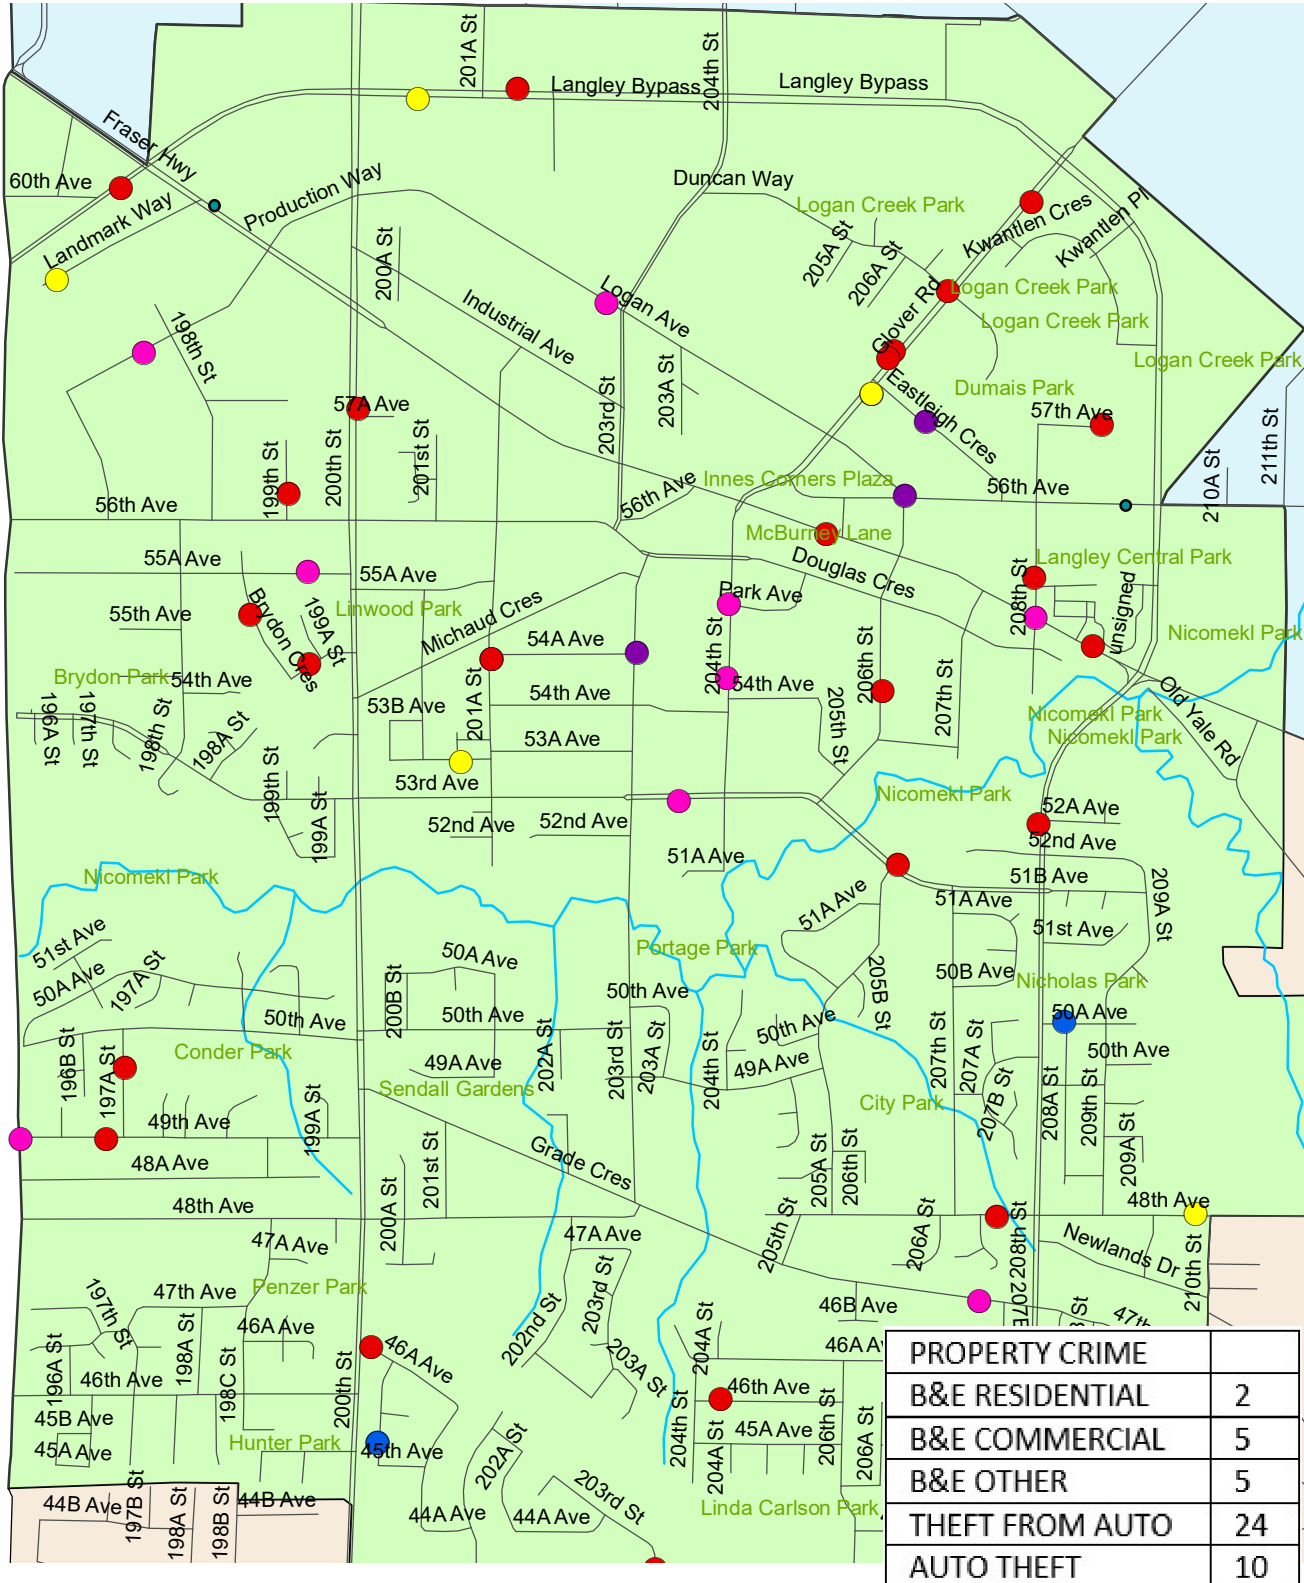

Langley City Property Crime 2025 MAR 01 to 2025 MAR 31 Langley RCMP

Legend	
●	B&E RESIDENTIAL
●	B&E COMMERCIAL
●	B&E OTHER
●	THEFT FROM AUTO
●	AUTO THEFT

PROPERTY CRIME	
B&E RESIDENTIAL	2
B&E COMMERCIAL	5
B&E OTHER	5
THEFT FROM AUTO	24
AUTO THEFT	10

This document is property of the Royal Canadian Mounted Police.
It is not to be used for any legal or judicial purpose without the consent of the originator.