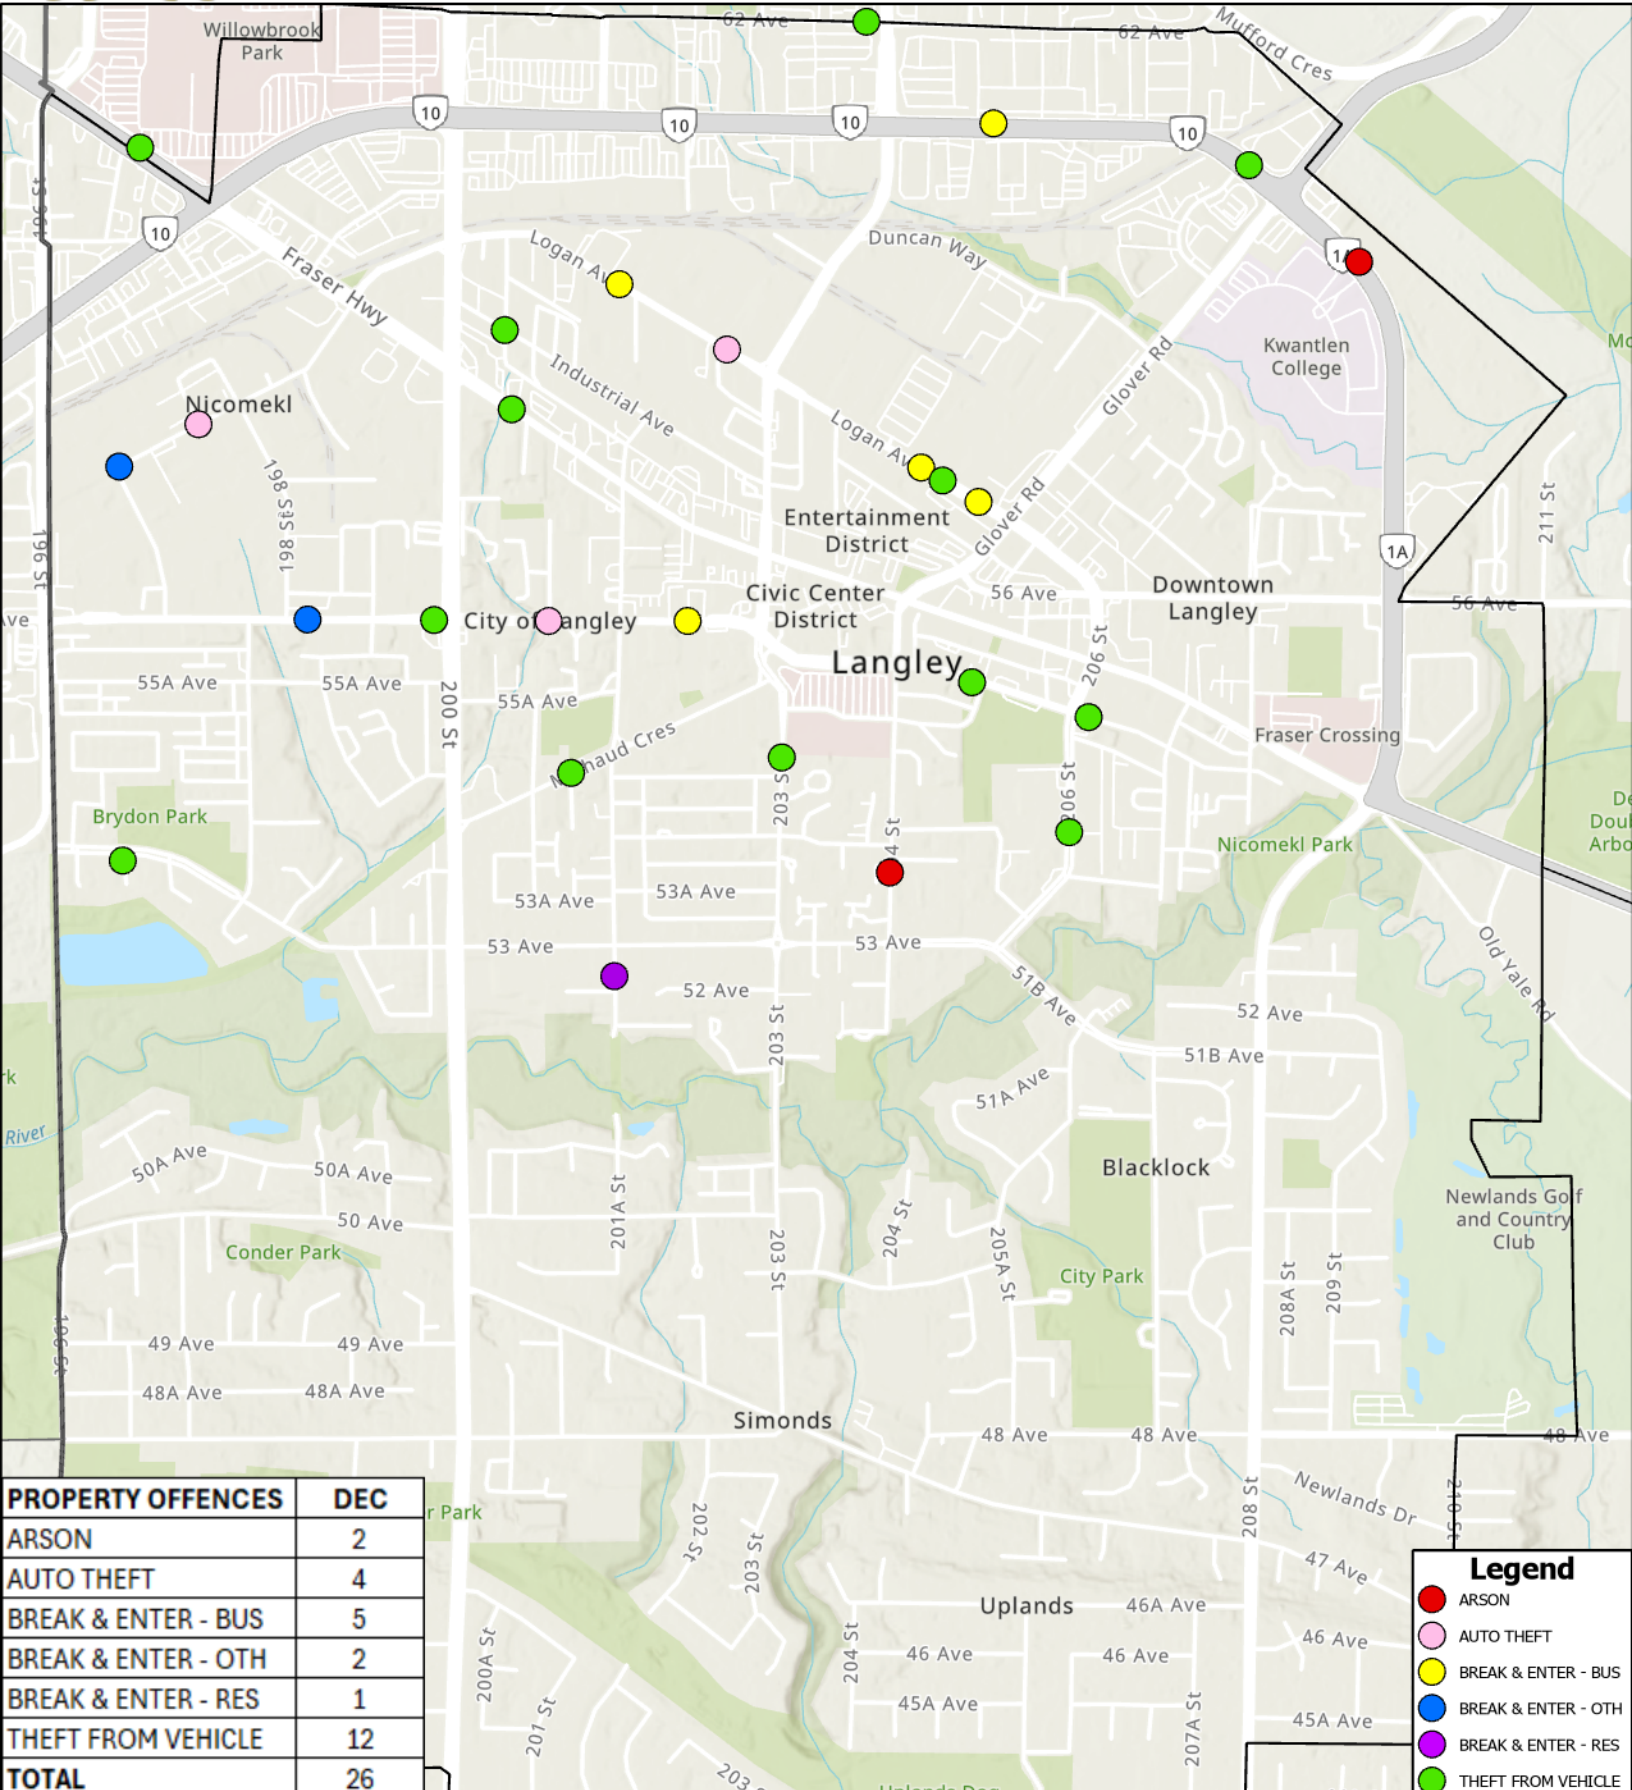

**Legend**

UCR Group 1

- ARSON
- AUTO THEFT
- BREAK & ENTER - BUS
- BREAK & ENTER - OTH
- BREAK & ENTER - RES
- THEFT FROM VEHICLE

Property Offences	July
ARSON	5
AUTO THEFT	8
BREAK & ENTER - BUS	5
BREAK & ENTER - OTH	1
BREAK & ENTER - RES	6
HARASSMENT	1
THEFT FROM VEHICLE	12

PROPERTY OFFENCES	OCT
ARSON	1
AUTO THEFT	4
BREAK & ENTER - BUS	9
BREAK & ENTER - OTH	1
BREAK & ENTER - RES	1
THEFT FROM VEHICLE	15
<b>TOTAL</b>	<b>31</b>

Legend	
<span style="color: red;">●</span>	ARSON
<span style="color: pink;">●</span>	AUTO THEFT
<span style="color: yellow;">●</span>	BREAK & ENTER - BUS
<span style="color: blue;">●</span>	BREAK & ENTER - OTH
<span style="color: purple;">●</span>	BREAK & ENTER - RES
<span style="color: green;">●</span>	THEFT FROM VEHICLE

PROPERTY OFFENCES	NOV
ARSON	2
AUTO THEFT	5
BREAK & ENTER - BUS	14
BREAK & ENTER - OTH	4
THEFT FROM VEHICLE	12
<b>TOTAL</b>	<b>37</b>

Legend	
<span style="color: red;">●</span>	ARSON
<span style="color: pink;">●</span>	AUTO THEFT
<span style="color: yellow;">●</span>	BREAK & ENTER - BUS
<span style="color: blue;">●</span>	BREAK & ENTER - OTH
<span style="color: purple;">●</span>	BREAK & ENTER - RES
<span style="color: green;">●</span>	THEFT FROM VEHICLE

PROPERTY OFFENCES	DEC
ARSON	2
AUTO THEFT	4
BREAK & ENTER - BUS	5
BREAK & ENTER - OTH	2
BREAK & ENTER - RES	1
THEFT FROM VEHICLE	12
<b>TOTAL</b>	<b>26</b>

Legend	
<span style="color: red;">●</span>	ARSON
<span style="color: pink;">●</span>	AUTO THEFT
<span style="color: yellow;">●</span>	BREAK & ENTER - BUS
<span style="color: blue;">●</span>	BREAK & ENTER - OTH
<span style="color: purple;">●</span>	BREAK & ENTER - RES
<span style="color: green;">●</span>	THEFT FROM VEHICLE