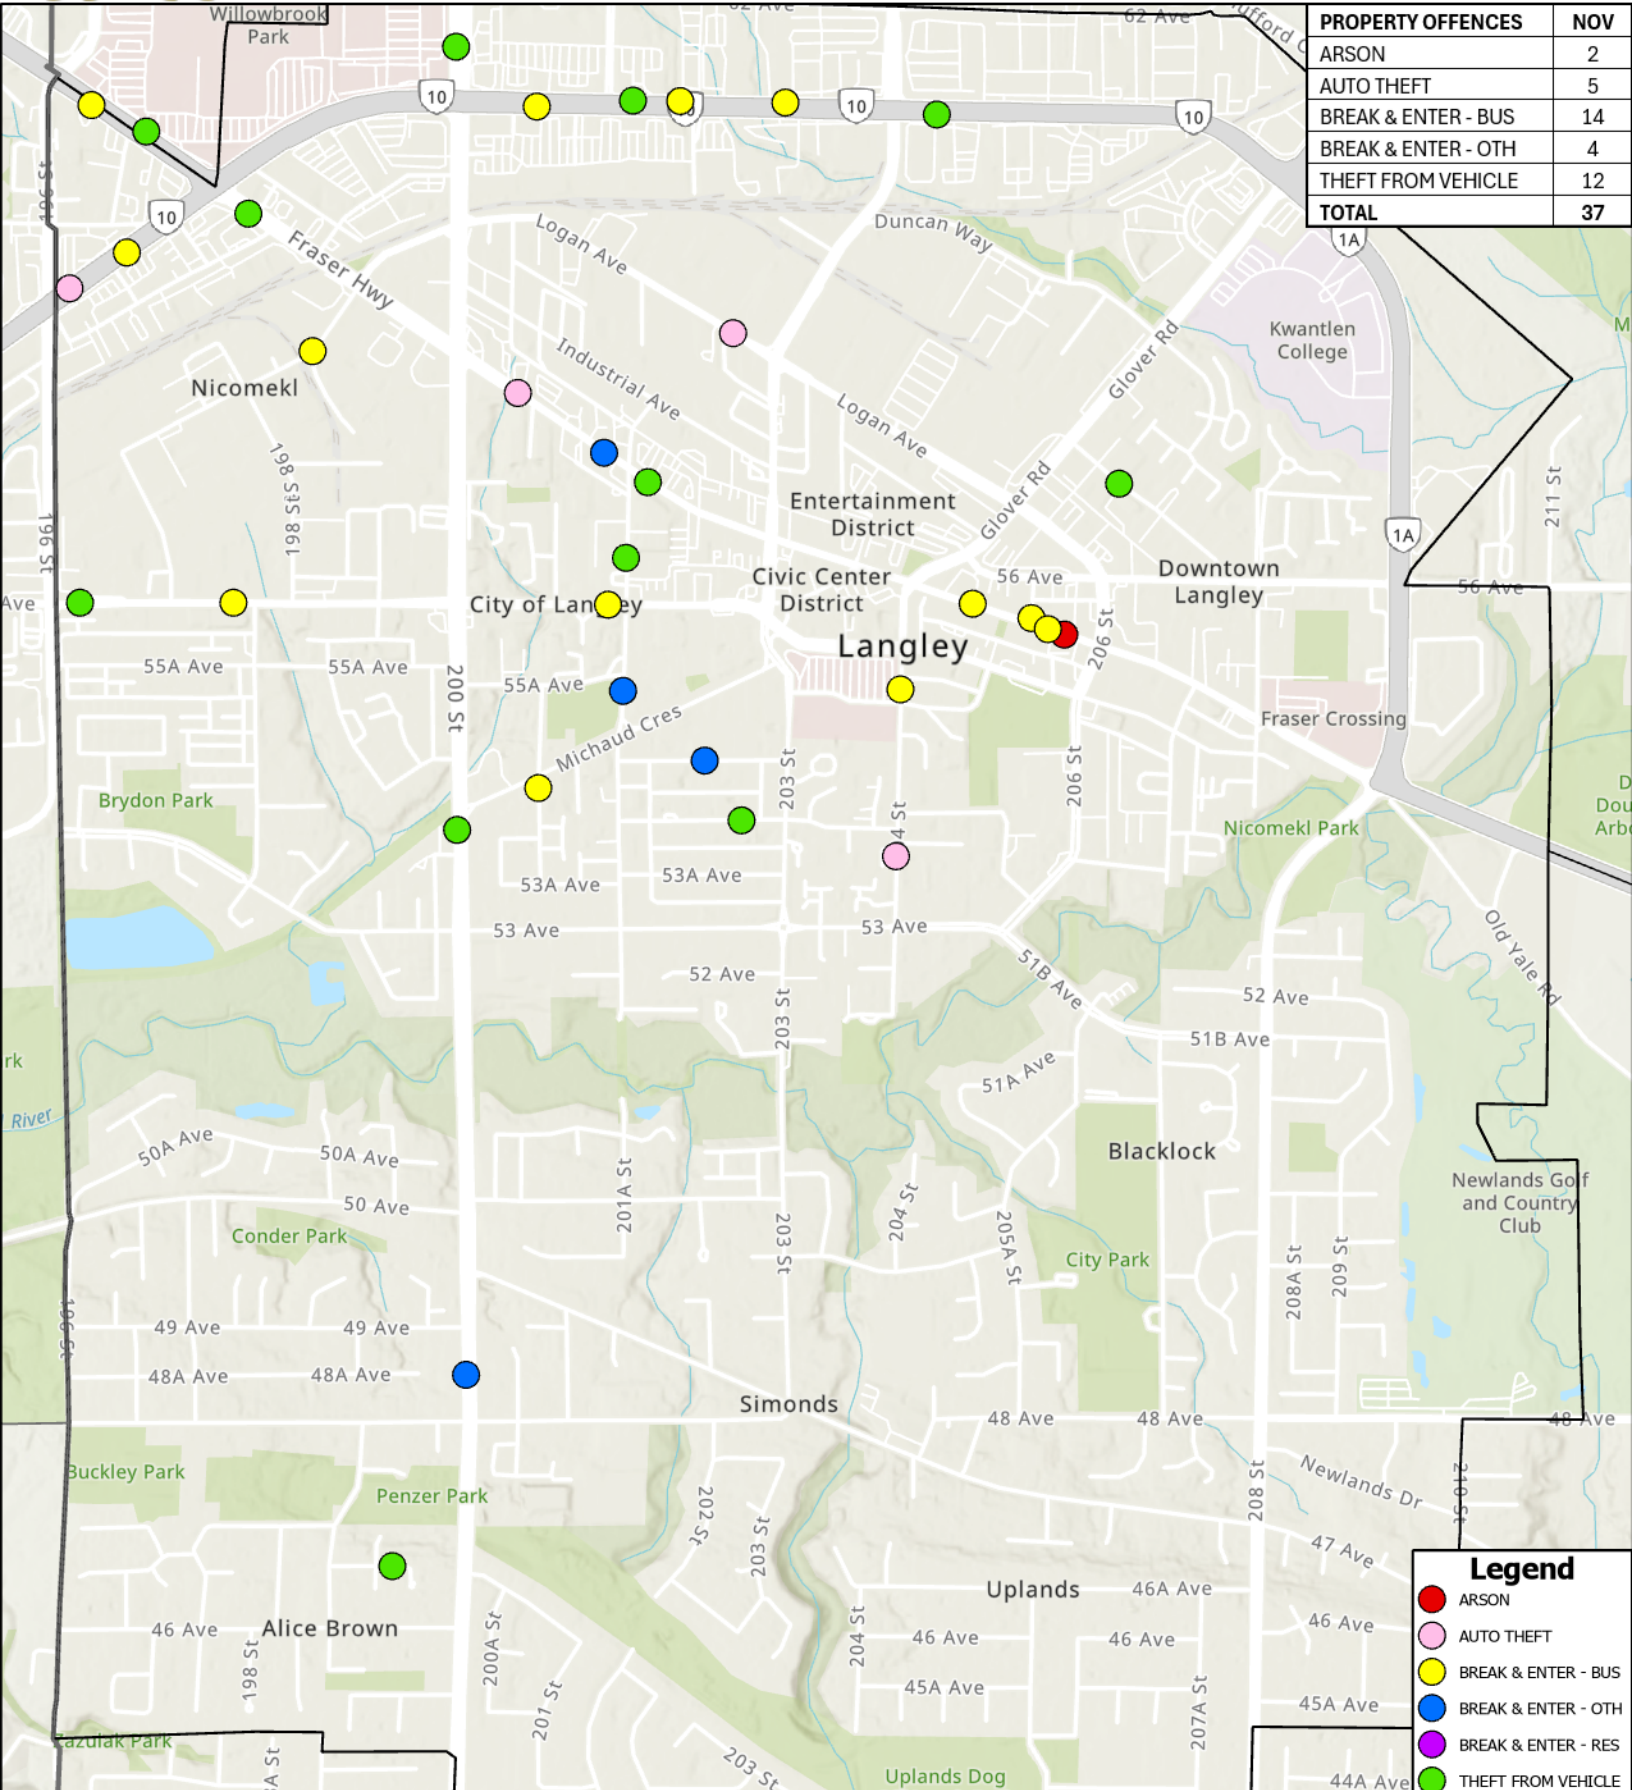

**Legend**

UCR Group 1

- ARSON
- AUTO THEFT
- BREAK & ENTER - BUS
- BREAK & ENTER - OTH
- BREAK & ENTER - RES
- THEFT FROM VEHICLE

Property Offences	July
ARSON	5
AUTO THEFT	8
BREAK & ENTER - BUS	5
BREAK & ENTER - OTH	1
BREAK & ENTER - RES	6
HARASSMENT	1
THEFT FROM VEHICLE	12

PROPERTY OFFENCES	OCT
ARSON	1
AUTO THEFT	4
BREAK & ENTER - BUS	9
BREAK & ENTER - OTH	1
BREAK & ENTER - RES	1
THEFT FROM VEHICLE	15
<b>TOTAL</b>	<b>31</b>

Legend	
<span style="color: red;">●</span>	ARSON
<span style="color: pink;">●</span>	AUTO THEFT
<span style="color: yellow;">●</span>	BREAK & ENTER - BUS
<span style="color: blue;">●</span>	BREAK & ENTER - OTH
<span style="color: purple;">●</span>	BREAK & ENTER - RES
<span style="color: green;">●</span>	THEFT FROM VEHICLE

PROPERTY OFFENCES	NOV
ARSON	2
AUTO THEFT	5
BREAK & ENTER - BUS	14
BREAK & ENTER - OTH	4
THEFT FROM VEHICLE	12
<b>TOTAL</b>	<b>37</b>

Legend	
<span style="color: red;">●</span>	ARSON
<span style="color: pink;">●</span>	AUTO THEFT
<span style="color: yellow;">●</span>	BREAK & ENTER - BUS
<span style="color: blue;">●</span>	BREAK & ENTER - OTH
<span style="color: purple;">●</span>	BREAK & ENTER - RES
<span style="color: green;">●</span>	THEFT FROM VEHICLE

PROPERTY OFFENCES	DEC
ARSON	2
AUTO THEFT	4
BREAK & ENTER - BUS	5
BREAK & ENTER - OTH	2
BREAK & ENTER - RES	1
THEFT FROM VEHICLE	12
<b>TOTAL</b>	<b>26</b>

Legend	
<span style="color: red;">●</span>	ARSON
<span style="color: pink;">●</span>	AUTO THEFT
<span style="color: yellow;">●</span>	BREAK & ENTER - BUS
<span style="color: blue;">●</span>	BREAK & ENTER - OTH
<span style="color: purple;">●</span>	BREAK & ENTER - RES
<span style="color: green;">●</span>	THEFT FROM VEHICLE