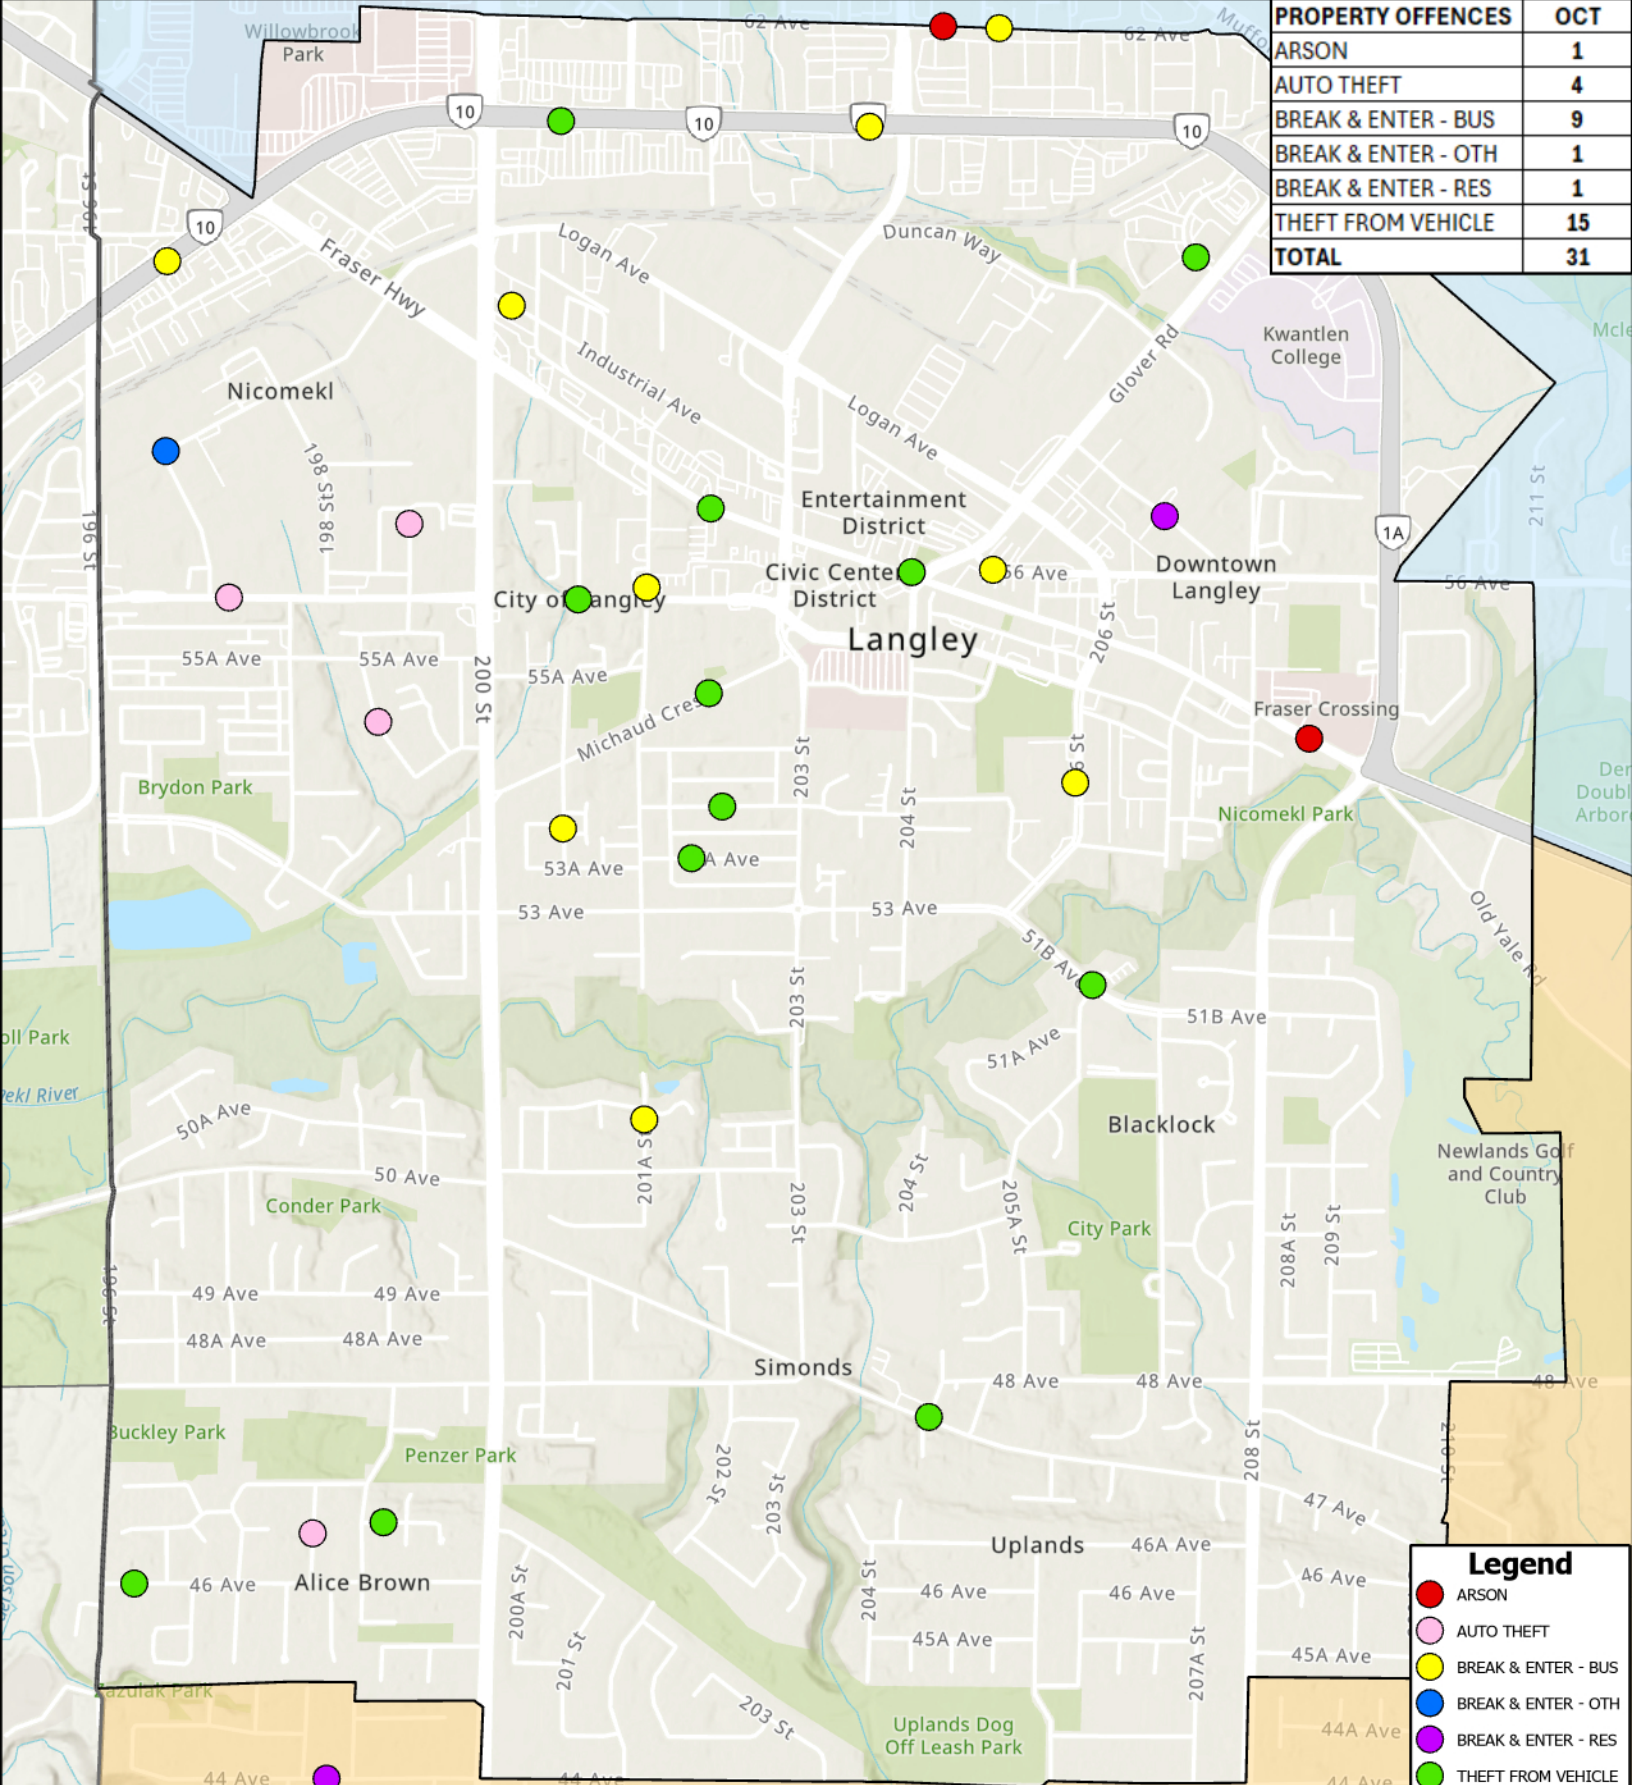

**Legend**

UCR Group 1

- ARSON
- AUTO THEFT
- BREAK & ENTER - BUS
- BREAK & ENTER - OTH
- BREAK & ENTER - RES
- THEFT FROM VEHICLE

Property Offences	July
ARSON	5
AUTO THEFT	8
BREAK & ENTER - BUS	5
BREAK & ENTER - OTH	1
BREAK & ENTER - RES	6
HARASSMENT	1
THEFT FROM VEHICLE	12

PROPERTY OFFENCES	OCT
ARSON	1
AUTO THEFT	4
BREAK & ENTER - BUS	9
BREAK & ENTER - OTH	1
BREAK & ENTER - RES	1
THEFT FROM VEHICLE	15
<b>TOTAL</b>	<b>31</b>

Legend	
<span style="color: red;">●</span>	ARSON
<span style="color: pink;">●</span>	AUTO THEFT
<span style="color: yellow;">●</span>	BREAK & ENTER - BUS
<span style="color: blue;">●</span>	BREAK & ENTER - OTH
<span style="color: purple;">●</span>	BREAK & ENTER - RES
<span style="color: green;">●</span>	THEFT FROM VEHICLE

PROPERTY OFFENCES	NOV
ARSON	2
AUTO THEFT	5
BREAK & ENTER - BUS	14
BREAK & ENTER - OTH	4
THEFT FROM VEHICLE	12
<b>TOTAL</b>	<b>37</b>

Legend	
<span style="color: red;">●</span>	ARSON
<span style="color: pink;">●</span>	AUTO THEFT
<span style="color: yellow;">●</span>	BREAK & ENTER - BUS
<span style="color: blue;">●</span>	BREAK & ENTER - OTH
<span style="color: purple;">●</span>	BREAK & ENTER - RES
<span style="color: green;">●</span>	THEFT FROM VEHICLE

PROPERTY OFFENCES	DEC
ARSON	2
AUTO THEFT	4
BREAK & ENTER - BUS	5
BREAK & ENTER - OTH	2
BREAK & ENTER - RES	1
THEFT FROM VEHICLE	12
<b>TOTAL</b>	<b>26</b>

Legend	
<span style="color: red;">●</span>	ARSON
<span style="color: pink;">●</span>	AUTO THEFT
<span style="color: yellow;">●</span>	BREAK & ENTER - BUS
<span style="color: blue;">●</span>	BREAK & ENTER - OTH
<span style="color: purple;">●</span>	BREAK & ENTER - RES
<span style="color: green;">●</span>	THEFT FROM VEHICLE