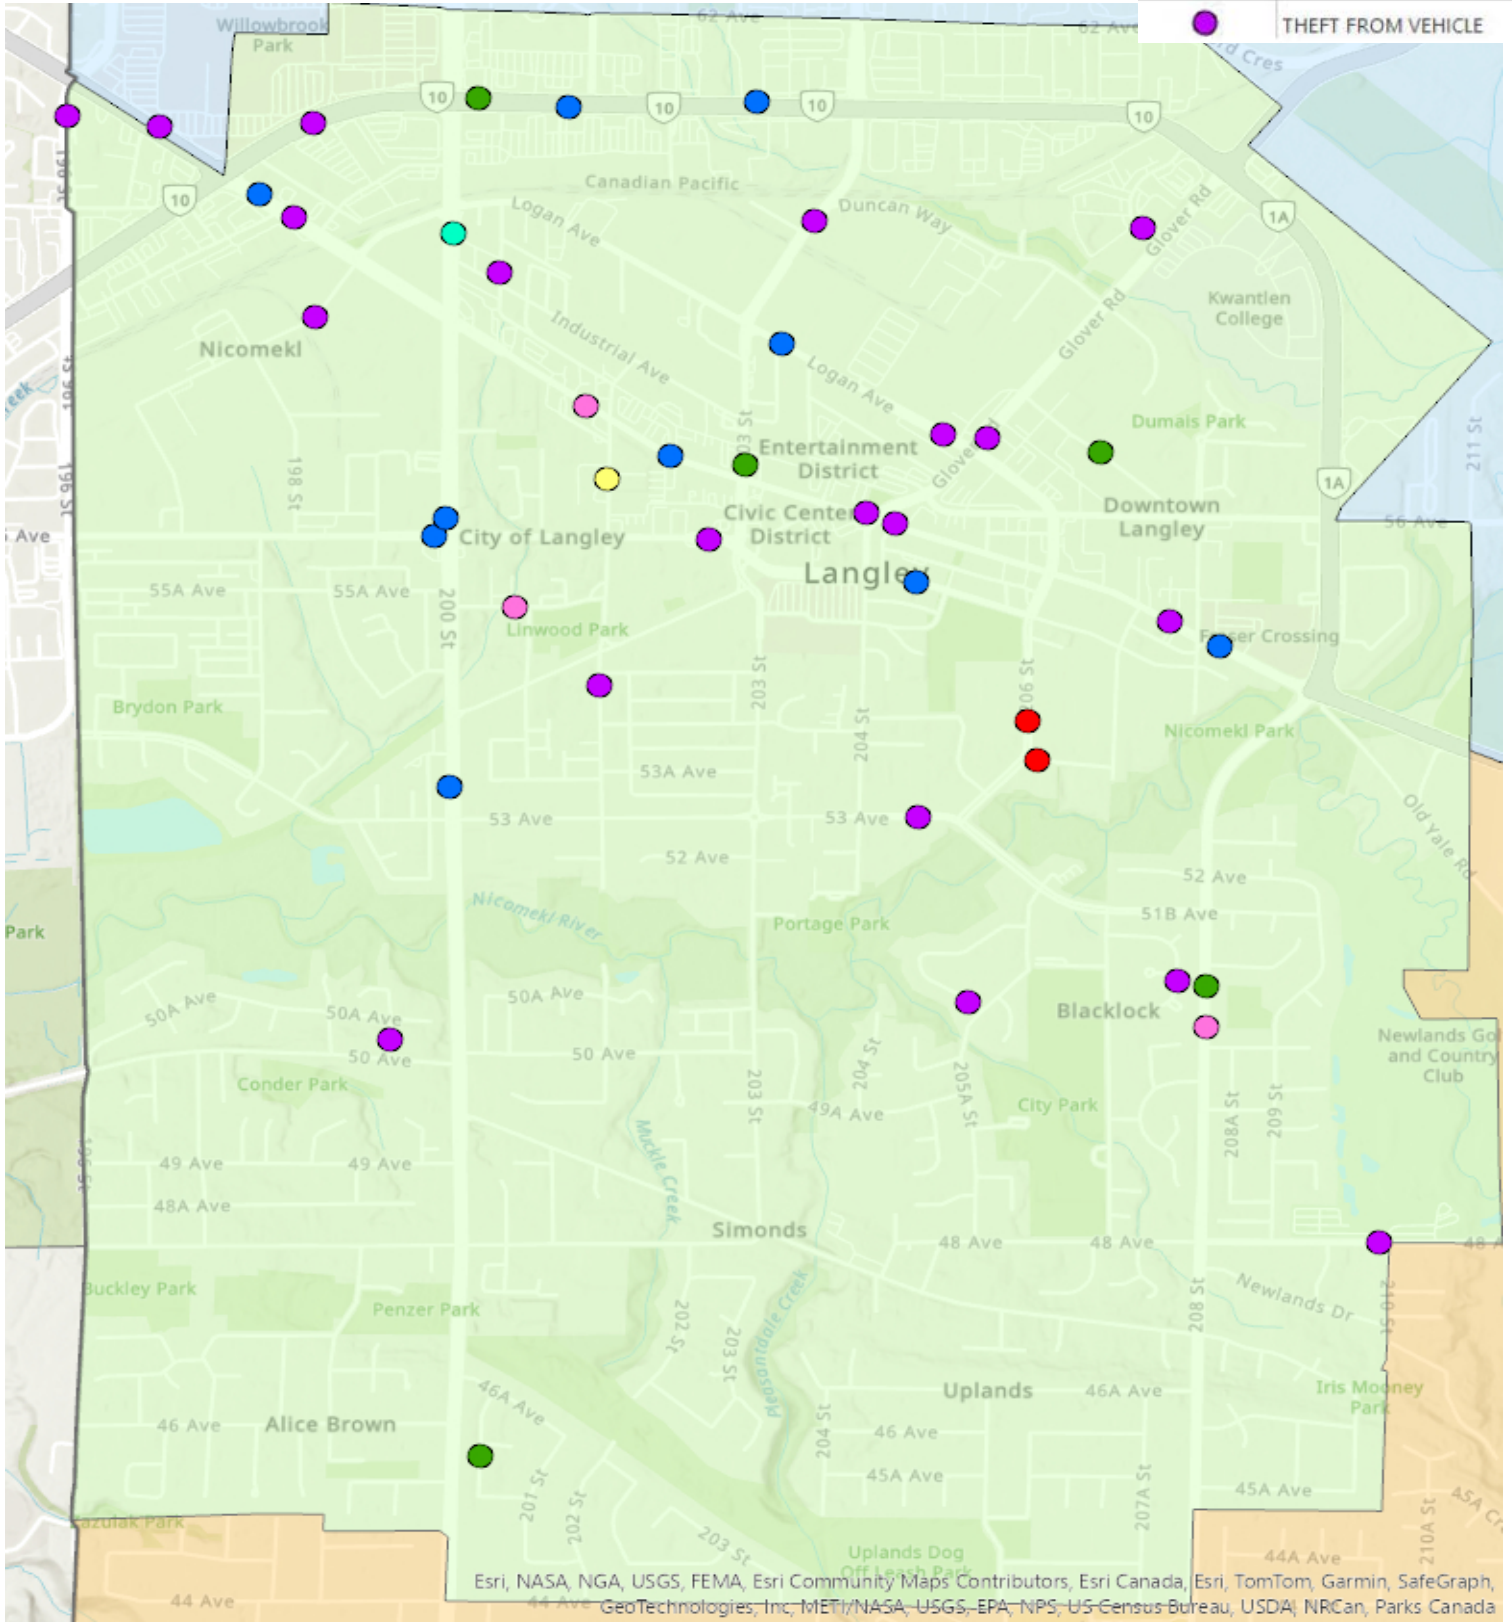

Langley City Property Offences 2025 APR 01 to 2025 APR 30 Langley RCMP

	ARSON
	AUTO THEFT
	BREAK & ENTER - BUS
	BREAK & ENTER - OTH
	BREAK & ENTER - RES
	MISCHIEF TO PROPERTY
	THEFT FROM VEHICLE