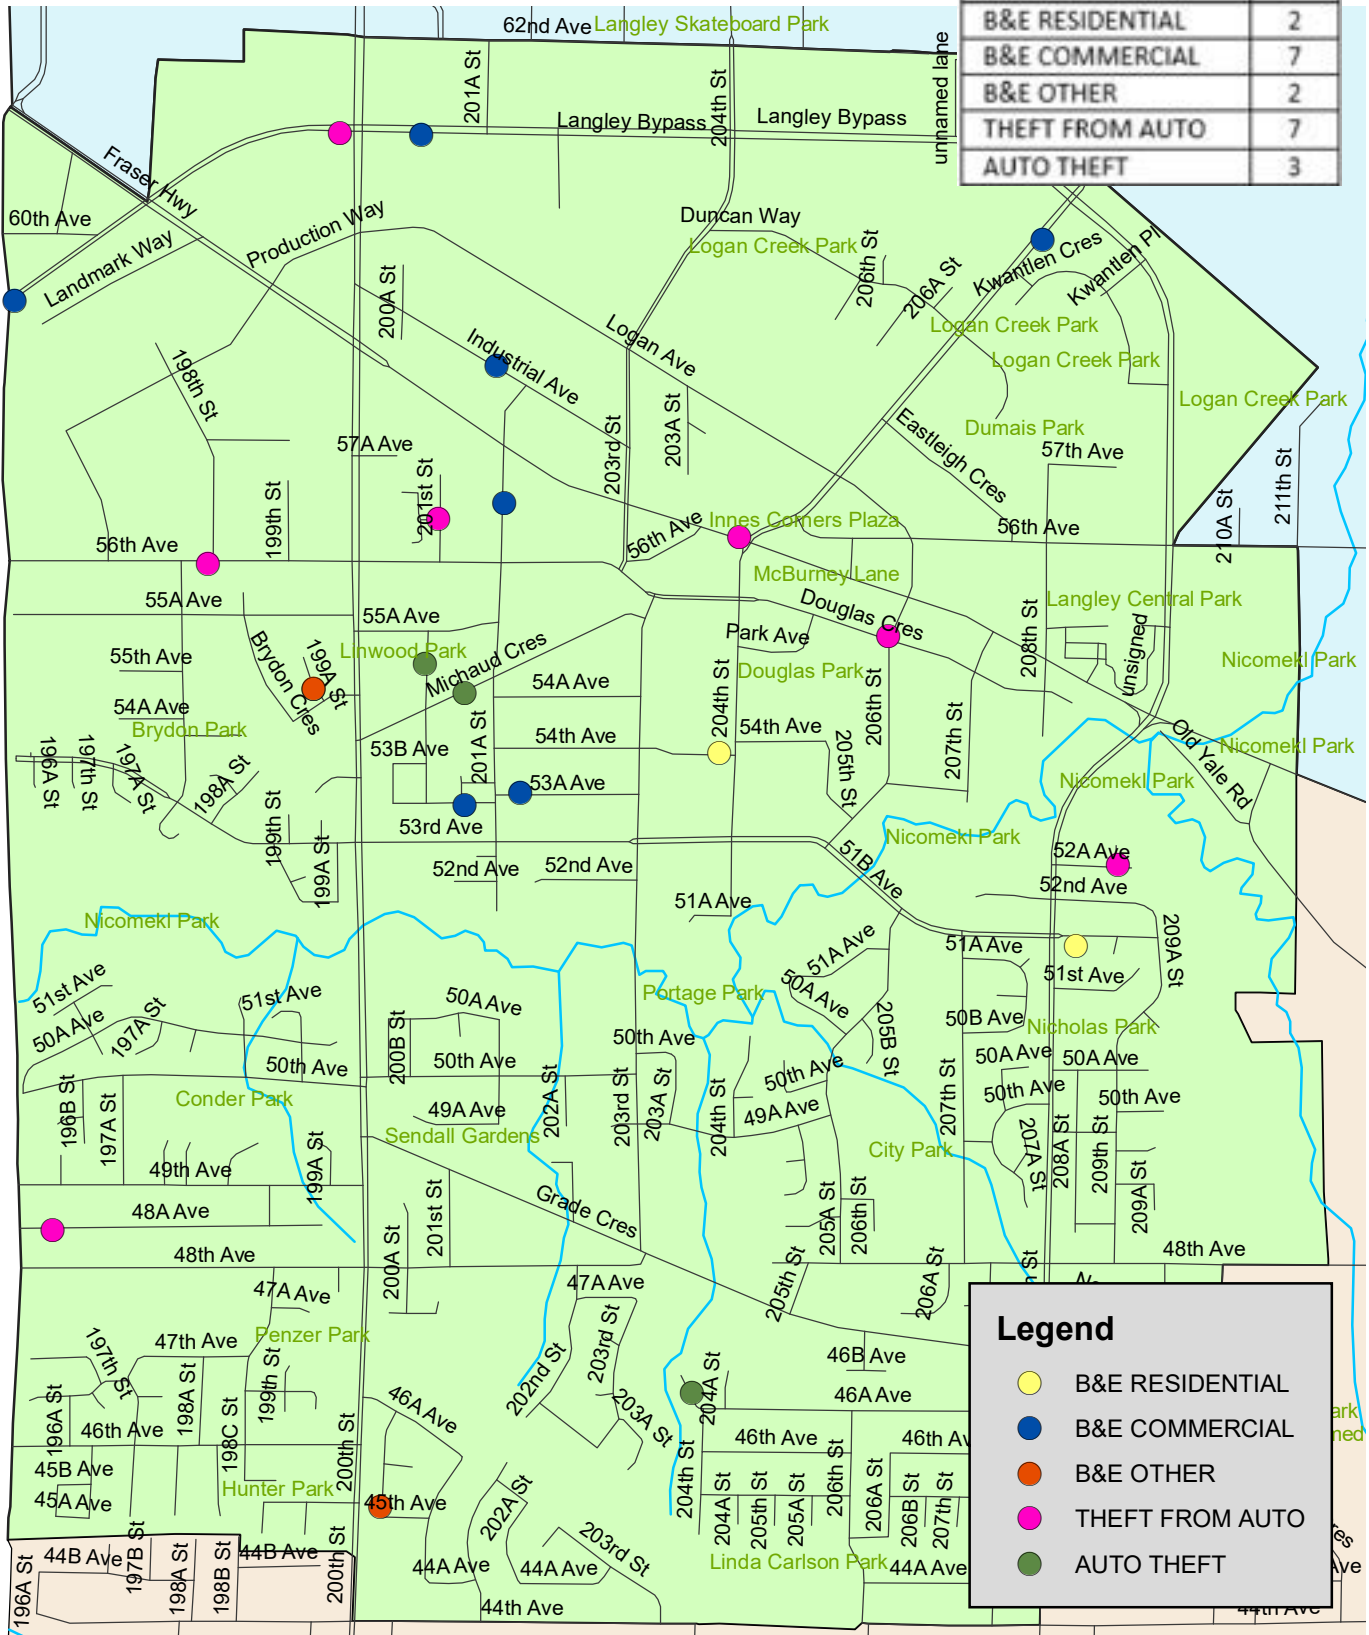

# Lanlgey City Property Crime 2025 JAN 01 to 2025 JAN 31 Langley RCMP

This document is property of the Royal Canadian Mounted Police.  
It is not to be used for any legal or judicial purpose without the consent of the originator.

# Langley City Property Crime 2025 FEB 01 to 2025 FEB 28 Langley RCMP

PROPERTY CRIME	
B&E RESIDENTIAL	2
B&E COMMERCIAL	7
B&E OTHER	2
THEFT FROM AUTO	7
AUTO THEFT	3

This document is property of the Royal Canadian Mounted Police.  
It is not to be used for any legal or judicial purpose without the consent of the originator.

PROPERTY OFFENCES	NOV
ARSON	2
AUTO THEFT	5
BREAK & ENTER - BUS	14
BREAK & ENTER - OTH	4
THEFT FROM VEHICLE	12
<b>TOTAL</b>	<b>37</b>

Legend	
<span style="color: red;">●</span>	ARSON
<span style="color: pink;">●</span>	AUTO THEFT
<span style="color: yellow;">●</span>	BREAK & ENTER - BUS
<span style="color: blue;">●</span>	BREAK & ENTER - OTH
<span style="color: purple;">●</span>	BREAK & ENTER - RES
<span style="color: green;">●</span>	THEFT FROM VEHICLE

PROPERTY OFFENCES	DEC
ARSON	2
AUTO THEFT	4
BREAK & ENTER - BUS	5
BREAK & ENTER - OTH	2
BREAK & ENTER - RES	1
THEFT FROM VEHICLE	12
<b>TOTAL</b>	<b>26</b>

Legend	
<span style="color: red;">●</span>	ARSON
<span style="color: pink;">●</span>	AUTO THEFT
<span style="color: yellow;">●</span>	BREAK & ENTER - BUS
<span style="color: blue;">●</span>	BREAK & ENTER - OTH
<span style="color: purple;">●</span>	BREAK & ENTER - RES
<span style="color: green;">●</span>	THEFT FROM VEHICLE