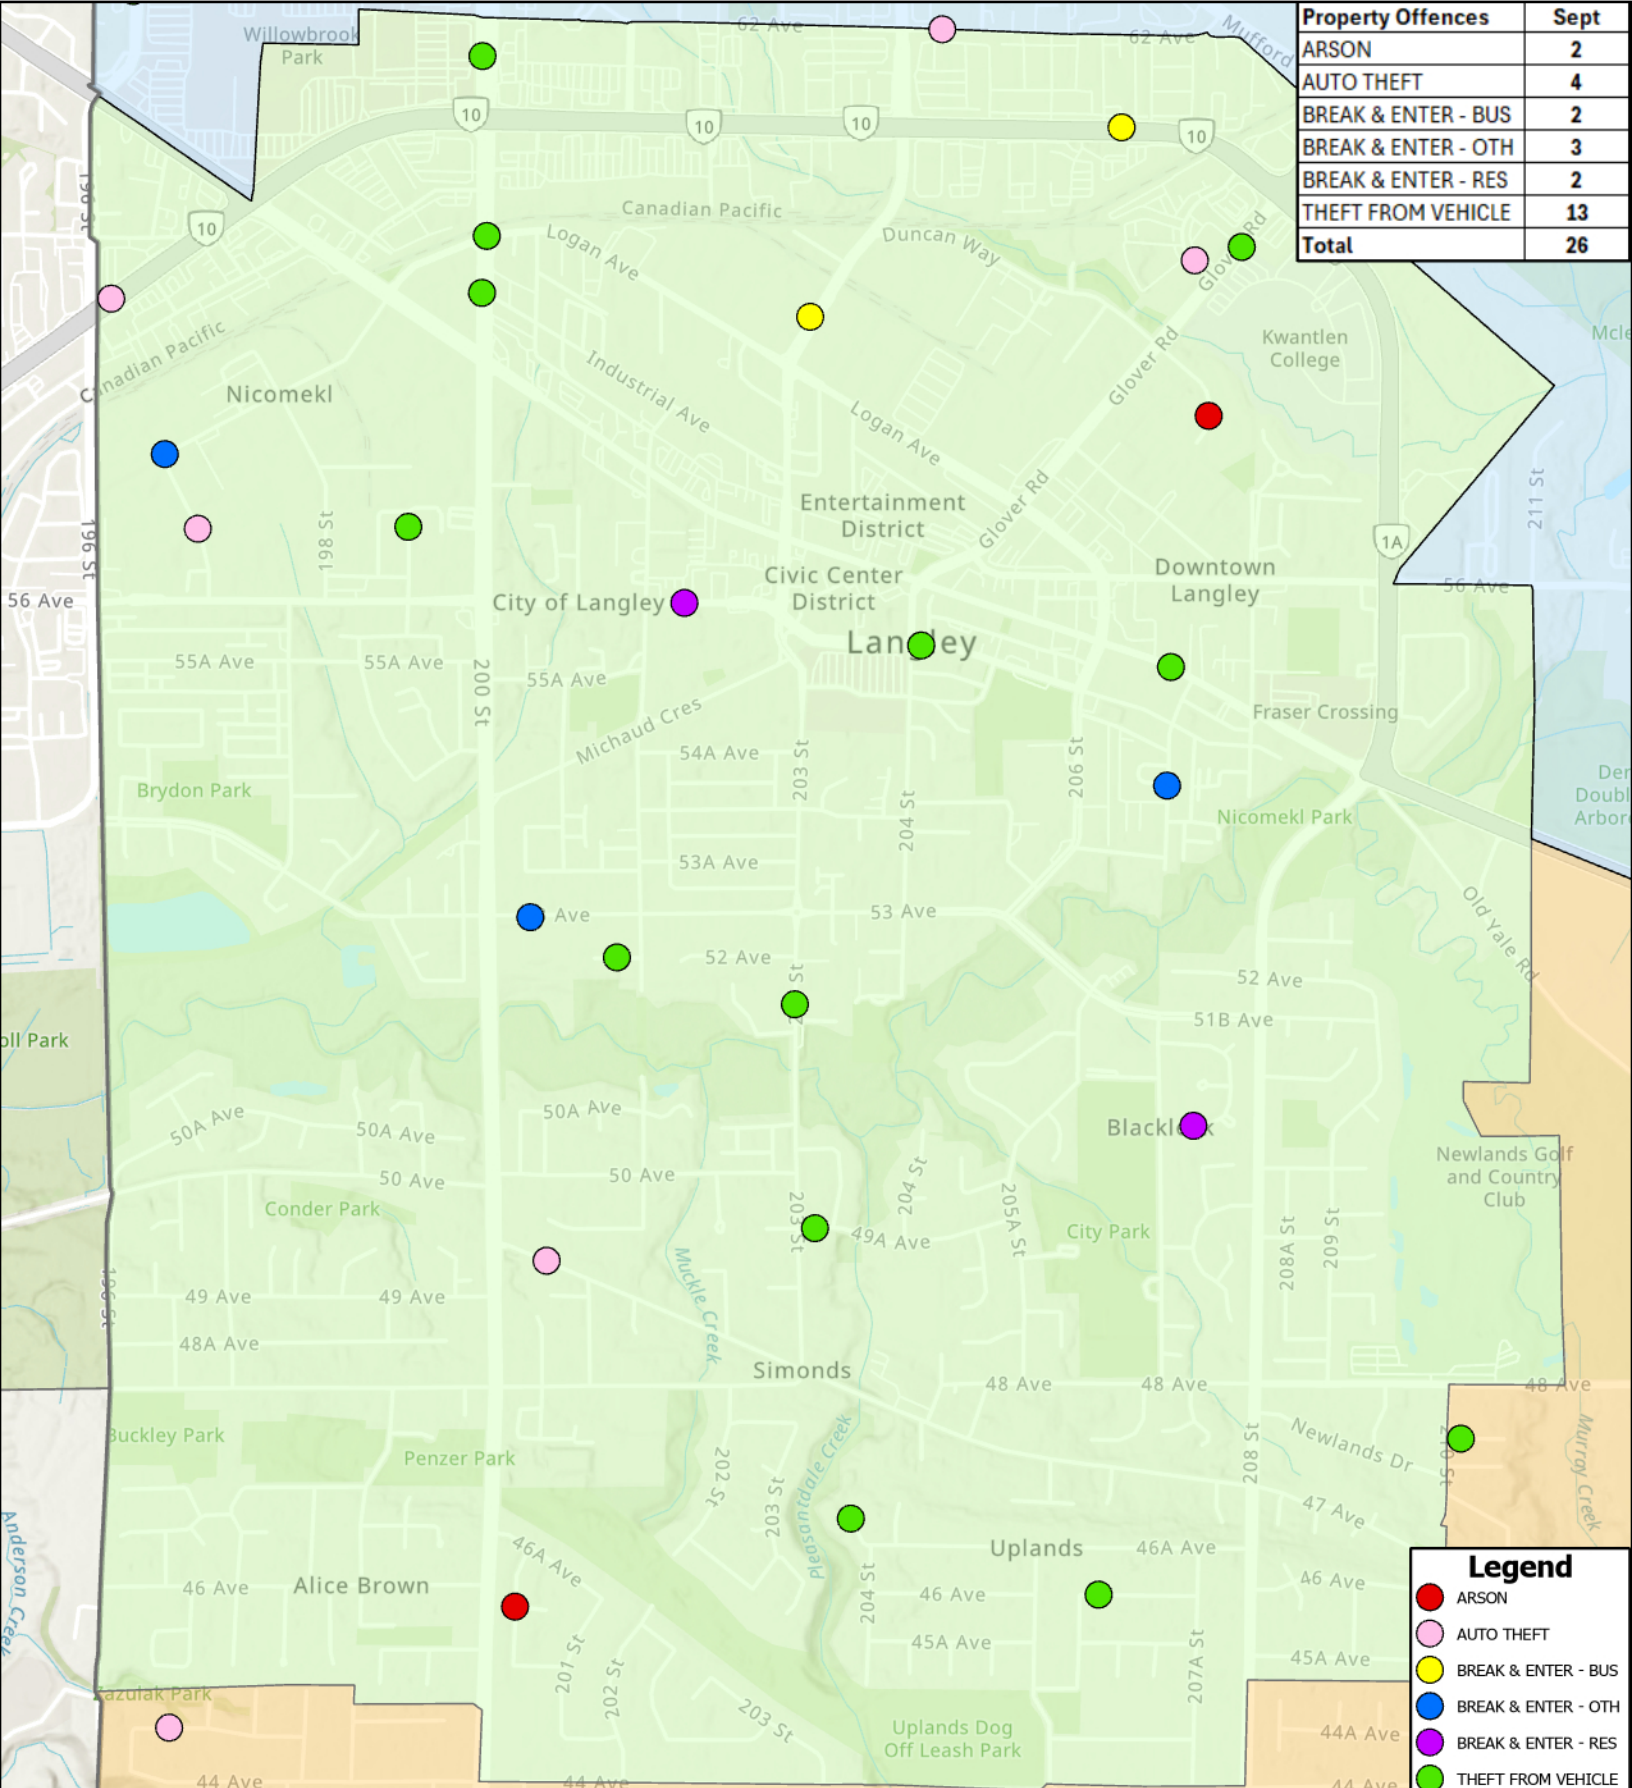

**Legend**

UCR Group 1

- ARSON
- AUTO THEFT
- BREAK & ENTER - BUS
- BREAK & ENTER - OTH
- BREAK & ENTER - RES
- THEFT FROM VEHICLE

Property Offences	July
ARSON	5
AUTO THEFT	8
BREAK & ENTER - BUS	5
BREAK & ENTER - OTH	1
BREAK & ENTER - RES	6
HARASSMENT	1
THEFT FROM VEHICLE	12

PROPERTY OFFENCES	DEC
ARSON	2
AUTO THEFT	4
BREAK & ENTER - BUS	5
BREAK & ENTER - OTH	2
BREAK & ENTER - RES	1
THEFT FROM VEHICLE	12
<b>TOTAL</b>	<b>26</b>

Legend	
<span style="color: red;">●</span>	ARSON
<span style="color: pink;">●</span>	AUTO THEFT
<span style="color: yellow;">●</span>	BREAK & ENTER - BUS
<span style="color: blue;">●</span>	BREAK & ENTER - OTH
<span style="color: purple;">●</span>	BREAK & ENTER - RES
<span style="color: green;">●</span>	THEFT FROM VEHICLE