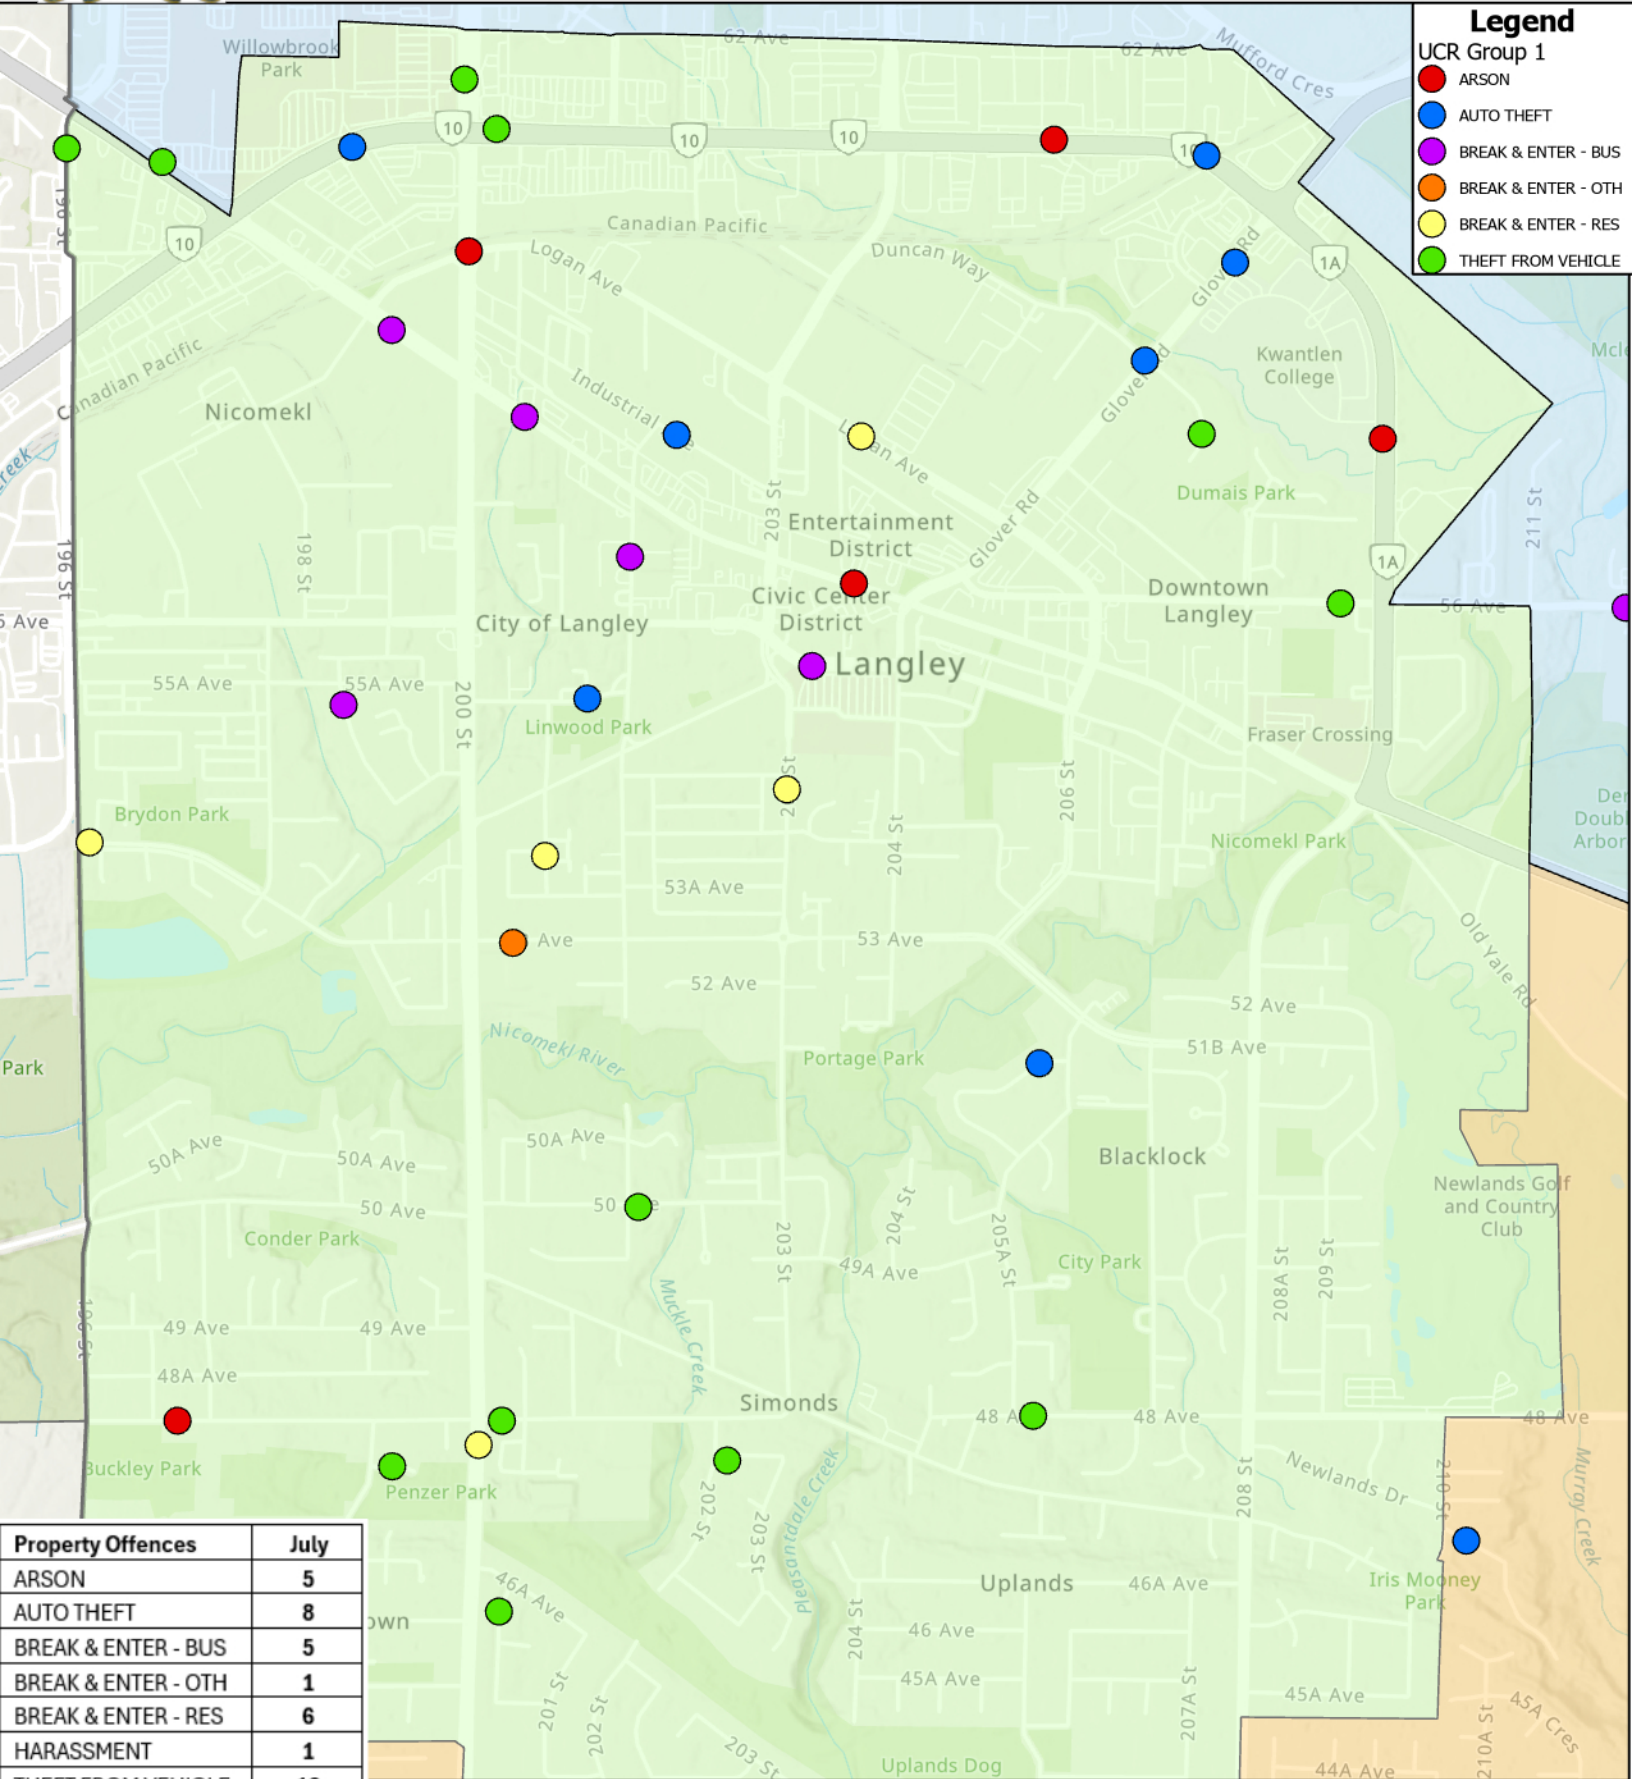

Legend

UCR Group 1

- ARSON
- AUTO THEFT
- BREAK & ENTER - BUS
- BREAK & ENTER - OTH
- BREAK & ENTER - RES
- THEFT FROM VEHICLE

Property Offences	July
ARSON	5
AUTO THEFT	8
BREAK & ENTER - BUS	5
BREAK & ENTER - OTH	1
BREAK & ENTER - RES	6
HARASSMENT	1
THEFT FROM VEHICLE	12